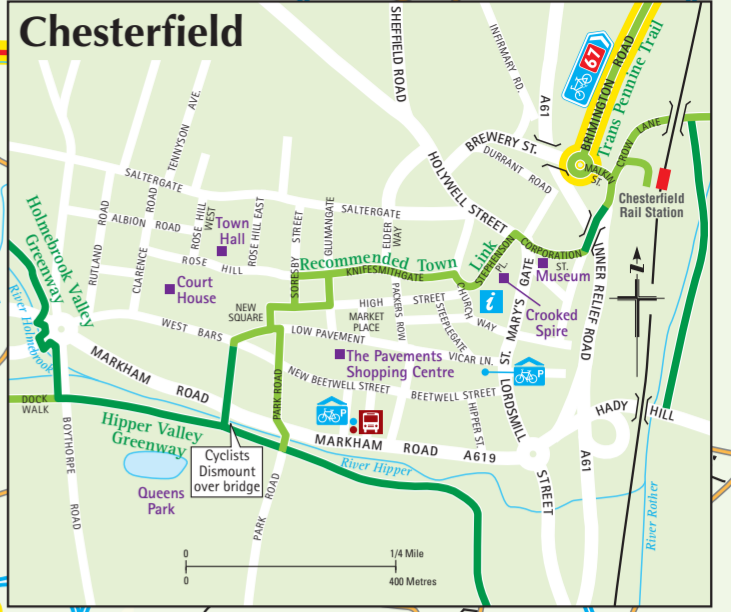

Cycle* Derbyshire

Key

- On road cycle route
- Off road cycle route
- Proposed off road route
- Trans Pennine Trail
- Pennine Bridleway
- National Cycle Network outside Derbyshire
- NCN route sign
- Tour de France Stage 2
- Cycle lockers
- Long distance footpath (walking route only)
- River/Canal
- County boundary
- Derwent Valley Mills World Heritage Site
- Bus station
- Rail line and station
- Supertram
- Tourist railway
- National Forest
- Built-up Area
- Tourist Information Centre
- Visitor Centre
- Place of Interest
- Pool's Cavern
- Car Parking
- Youth Hostel

Relief Shading

- 1400 ft and above
- 1000-1400 ft
- 800-1000 ft
- 400-800 ft
- 0-400 ft

Scale

Kilometres 0 1 2 3 4 5 6 7 8 Kilometres
Miles 0 1 2 3 4 5 Miles

Produced by FWT 20.314 www.fwt.co.uk