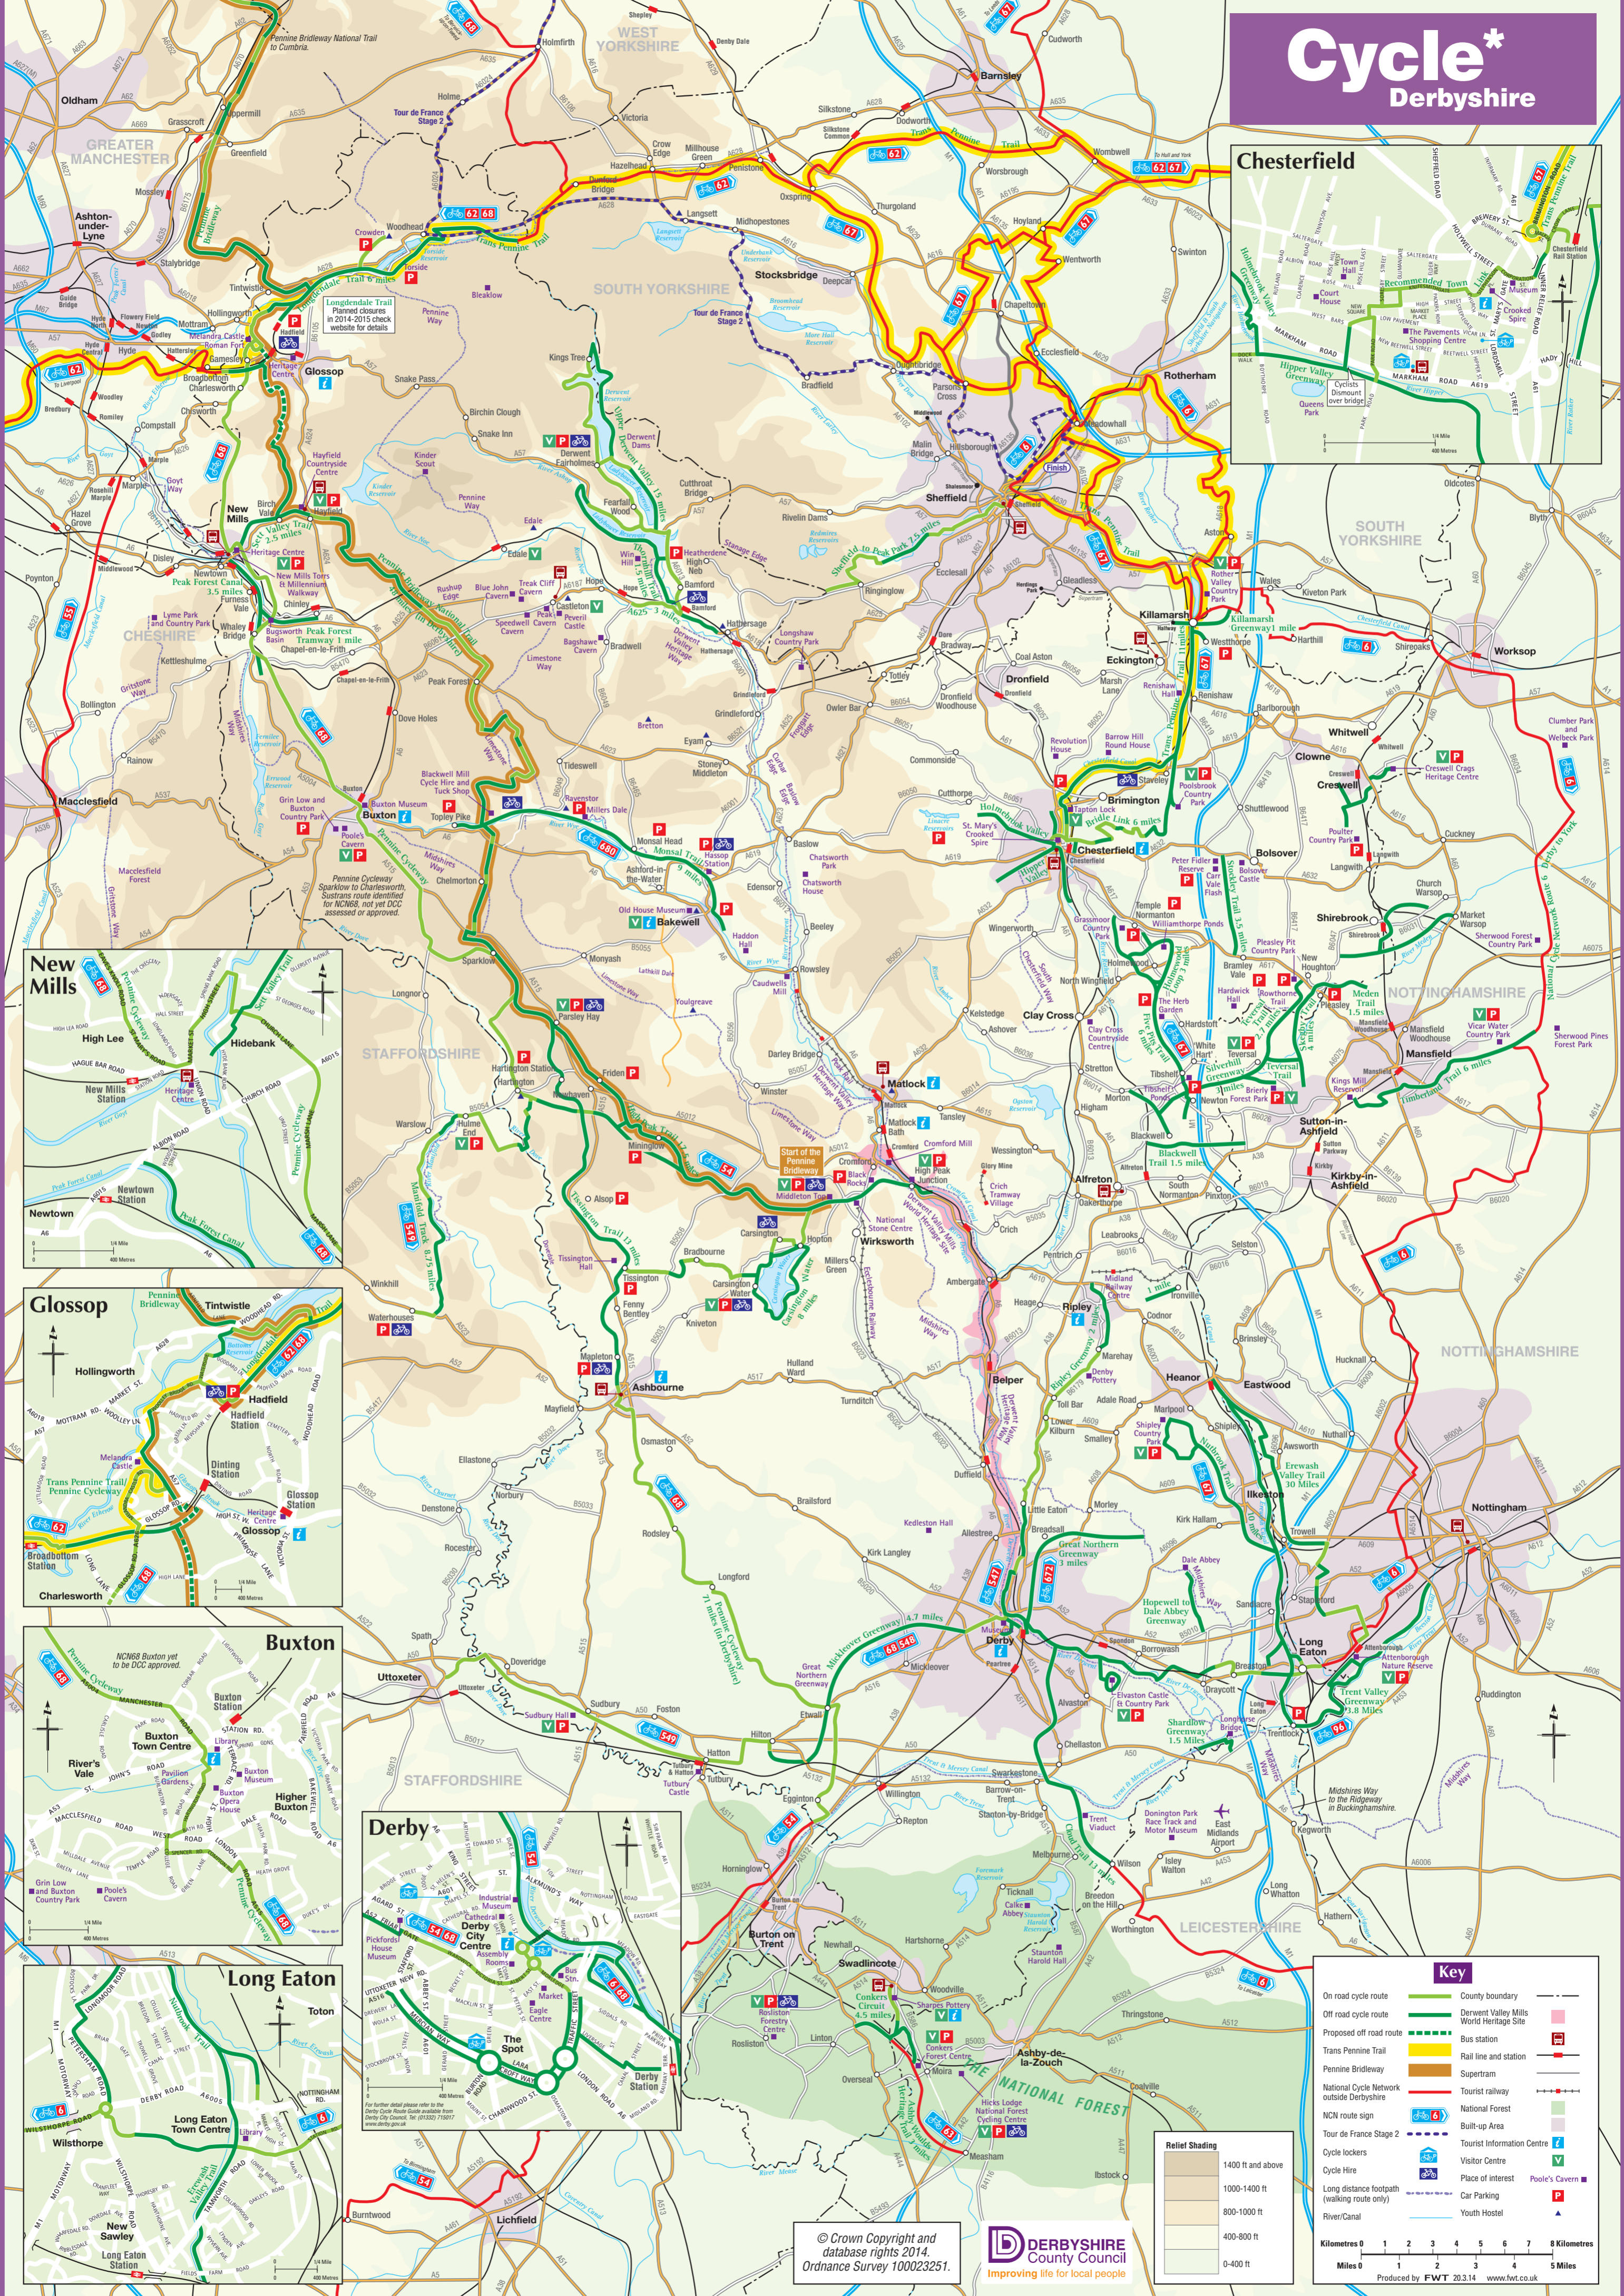

Cycle* Derbyshire

Key

- On road cycle route
- Off road cycle route
- Proposed off road route
- Trans Pennine Trail
- Pennine Bridleway
- National Cycle Network outside Derbyshire
- NCN route sign
- Tour de France Stage 2
- Cycle lockers
- Long distance footpath (walking route only)
- River/Canal
- County boundary
- Derwent Valley Mills World Heritage Site
- Bus station
- Rail line and station
- Supertram
- Tourist railway
- National Forest
- Built-up Area
- Tourist Information Centre
- Visitor Centre
- Place of Interest
- Pool's Cavern
- Car Parking
- Youth Hostel

Relief Shading

- 1400 ft and above
- 1000-1400 ft
- 800-1000 ft
- 400-800 ft
- 0-400 ft

Scale

Kilometres 0 1 2 3 4 5 6 7 8 Kilometres
Miles 0 1 2 3 4 5 Miles

Produced by FWT 20.314 www.fwt.co.uk