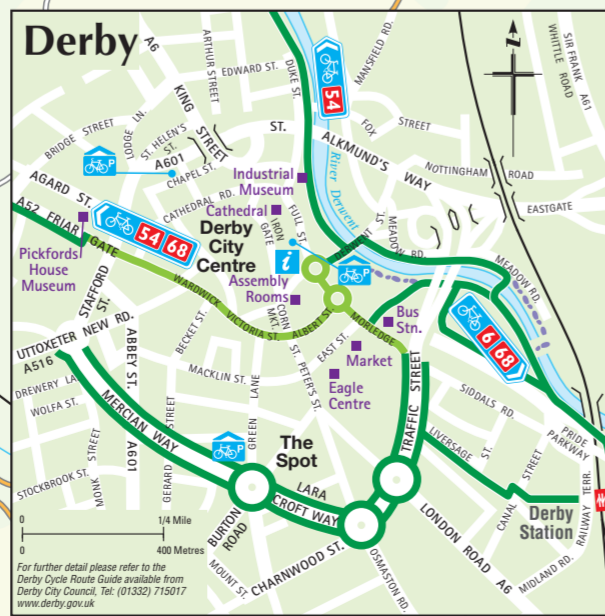

Cycle* Derbyshire

Key

- On road cycle route
- Off road cycle route
- Proposed off road route
- Trans Pennine Trail
- Pennine Bridleway
- National Cycle Network outside Derbyshire
- NCN route sign
- Tour de France Stage 2
- Cycle lockers
- Long distance footpath (walking route only)
- River/Canal
- County boundary
- Derwent Valley Mills World Heritage Site
- Bus station
- Rail line and station
- Supertram
- Tourist railway
- National Forest
- Built-up Area
- Tourist Information Centre
- Visitor Centre
- Place of Interest
- Pool's Cavern
- Car Parking
- Youth Hostel

Relief Shading

- 1400 ft and above
- 1000-1400 ft
- 800-1000 ft
- 400-800 ft
- 0-400 ft

Scale

Kilometres 0 1 2 3 4 5 6 7 8 Kilometres
Miles 0 1 2 3 4 5 Miles

Produced by FWT 20.314 www.fwt.co.uk