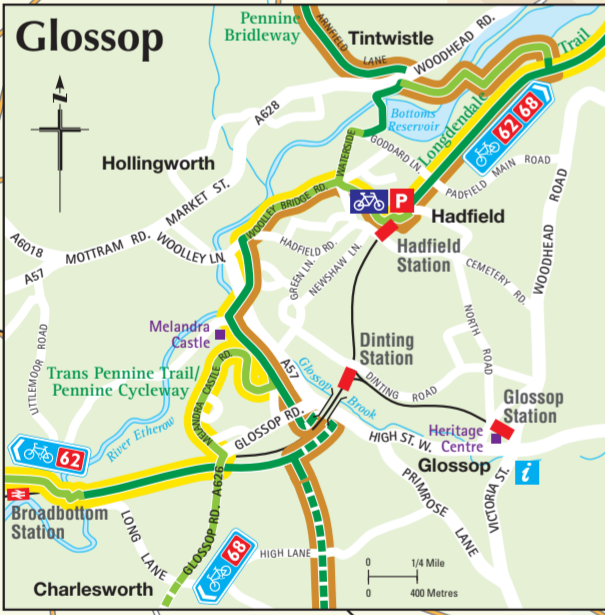

Cycle* Derbyshire

Key

- On road cycle route
- Off road cycle route
- Proposed off road route
- Trans Pennine Trail
- Pennine Bridleway
- National Cycle Network outside Derbyshire
- NCN route sign
- Tour de France Stage 2
- Cycle lockers
- Long distance footpath (walking route only)
- River/Canal
- County boundary
- Derwent Valley Mills World Heritage Site
- Bus station
- Rail line and station
- Supertram
- Tourist railway
- National Forest
- Built-up Area
- Tourist Information Centre
- Visitor Centre
- Place of Interest
- Pool's Cavern
- Car Parking
- Youth Hostel

Relief Shading

- 1400 ft and above
- 1000-1400 ft
- 800-1000 ft
- 400-800 ft
- 0-400 ft

Scale

Kilometres 0 1 2 3 4 5 6 7 8 Kilometres
Miles 0 1 2 3 4 5 Miles

Produced by FWT 20.314 www.fwt.co.uk